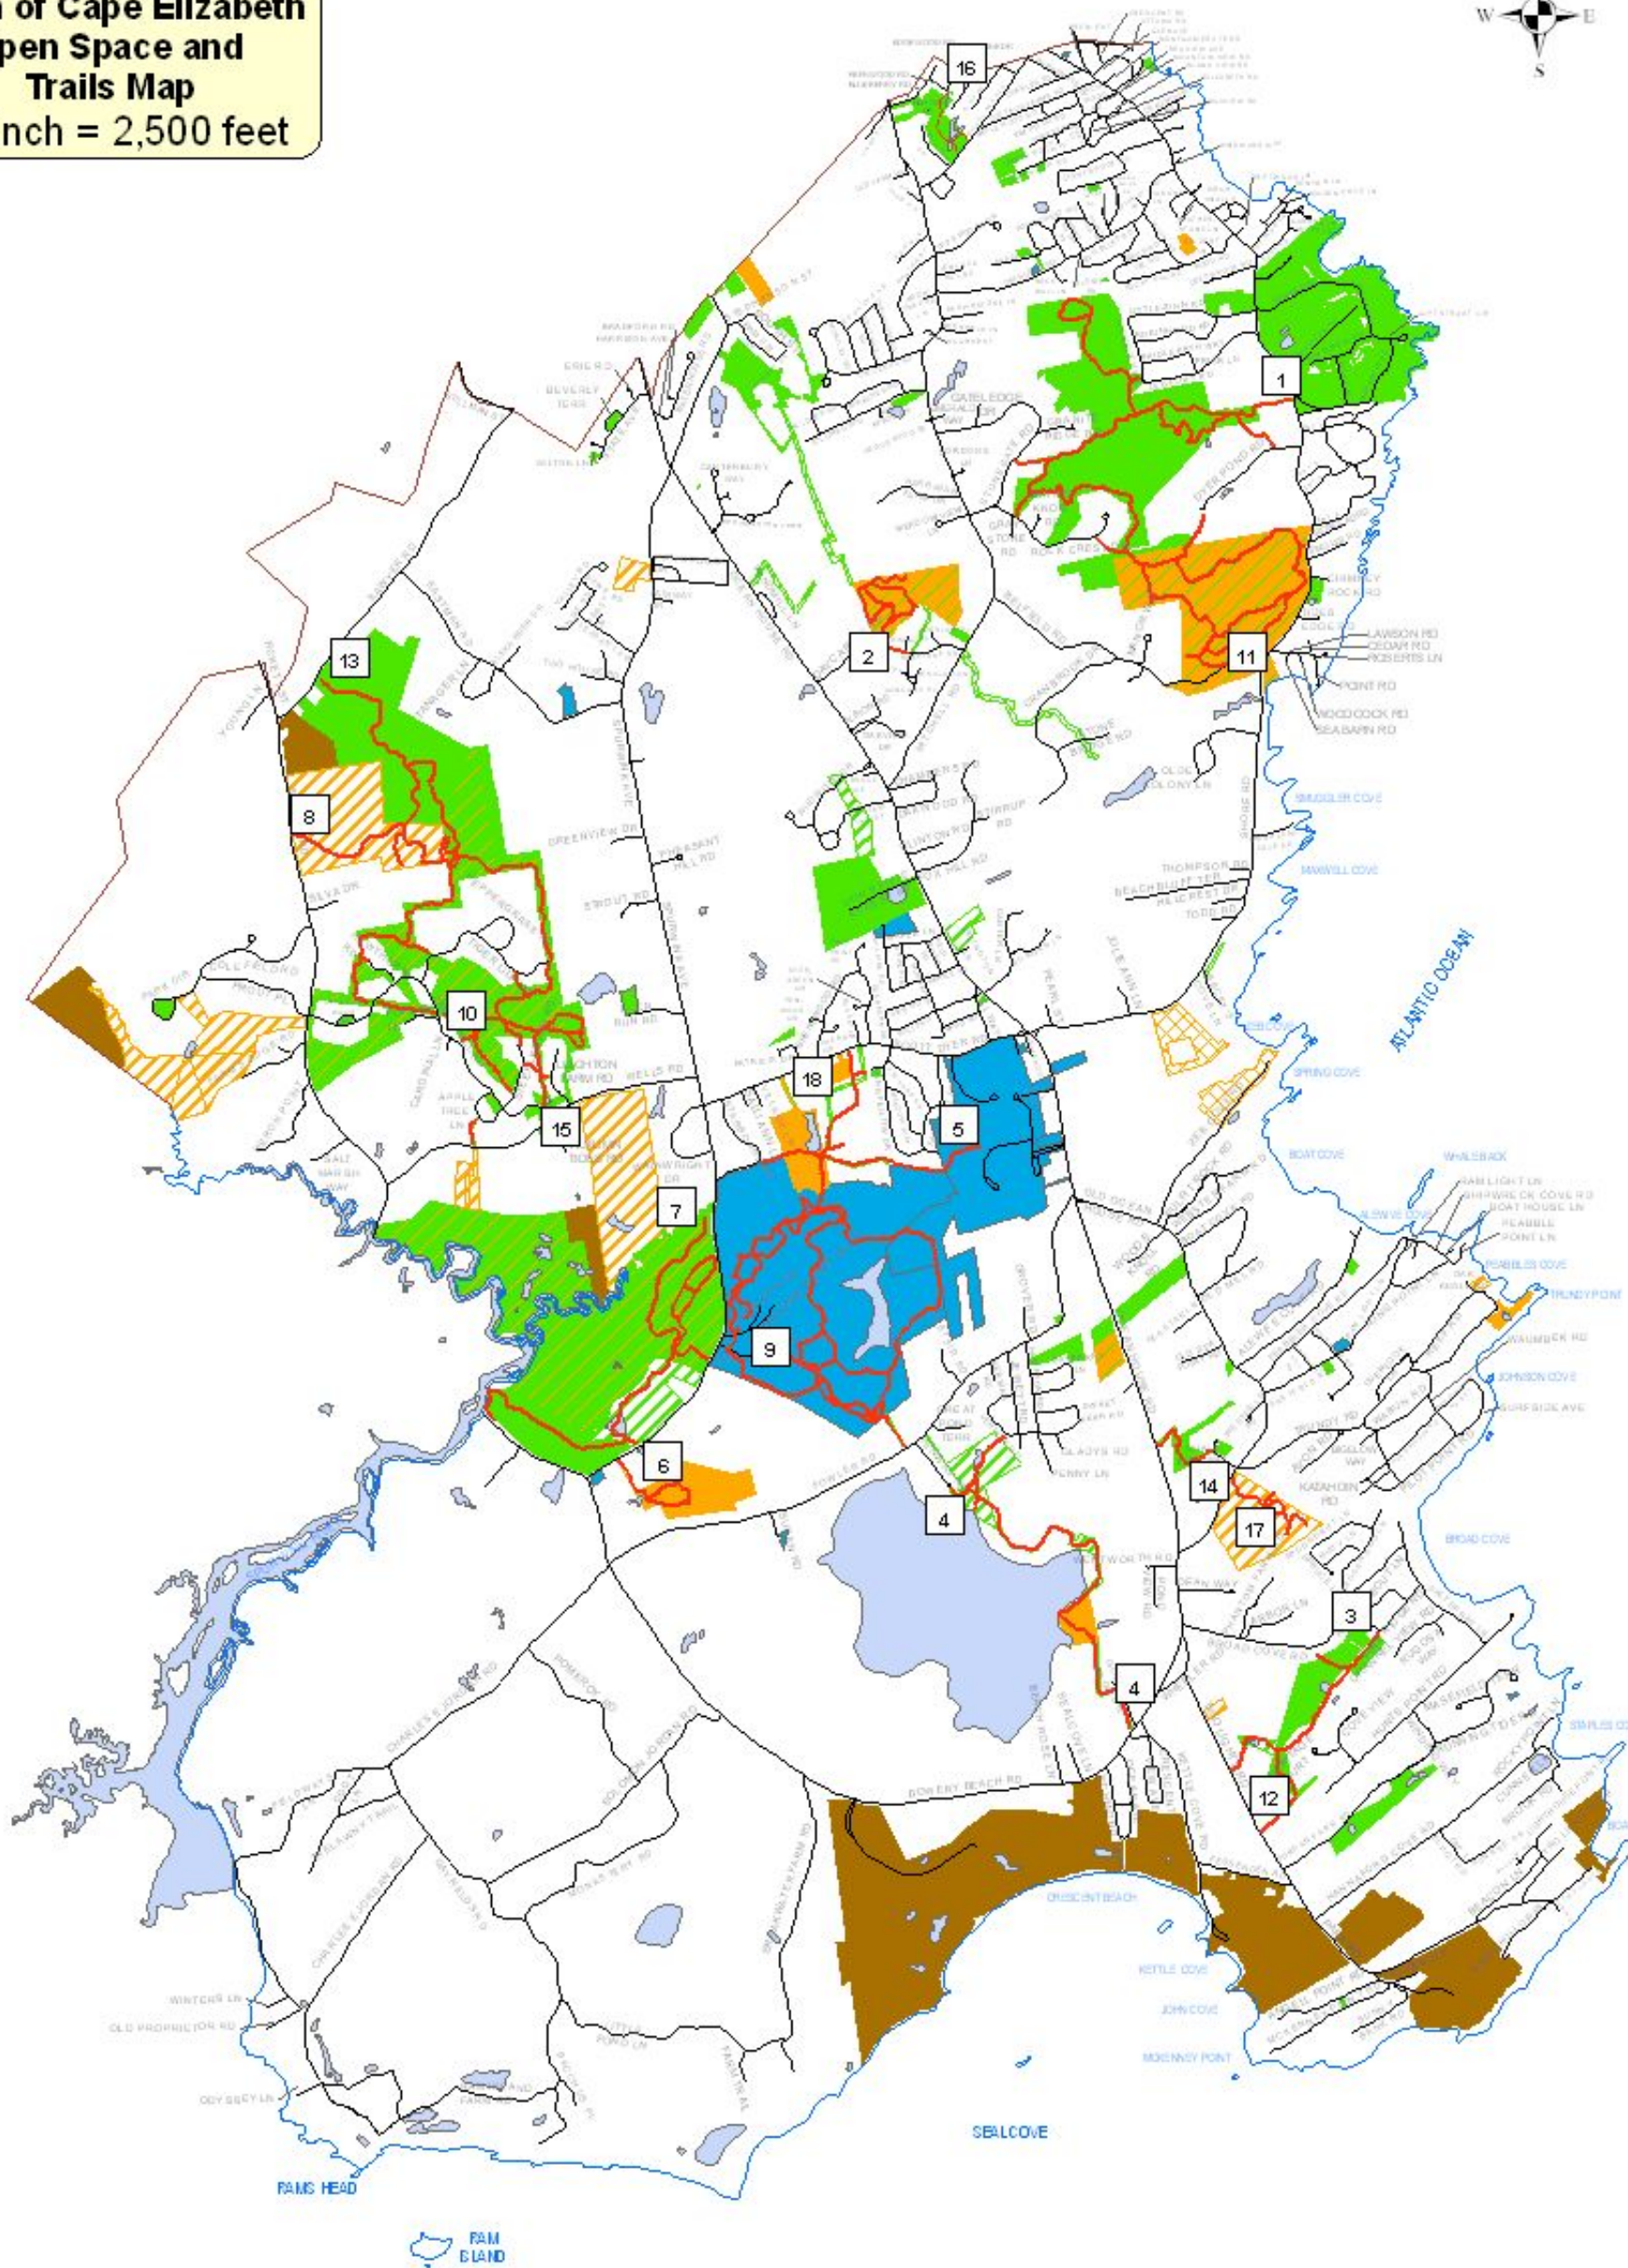

**Town of Cape Elizabeth
Open Space and
Trails Map**
1 inch = 2,500 feet

- Legend**
- Six Parcels selection
 - Trails
 - Public Open Space**
 - Town Owned Easement
 - Town Owned Easement/No Public Access
 - Town Owned Open Space
 - Town Owned Open Space/Land Trust Easement
 - Land Trust Easement
 - Land Trust Easement/No Public Access
 - Land Trust Owned Land
 - Land Trust Owned Land/Town Easement
 - Other Town Owned
 - State and Federal Land